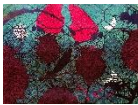

◆ The Gathering, Image Dimensions 24"h x 32"w, Edition of 4, 2022, Okawara Fine Japanese Printing Paper and Cranfield Caligo Inks, $500 unframed Exhibition Print, matted and framed* - add $500 , **(total $1,000)**